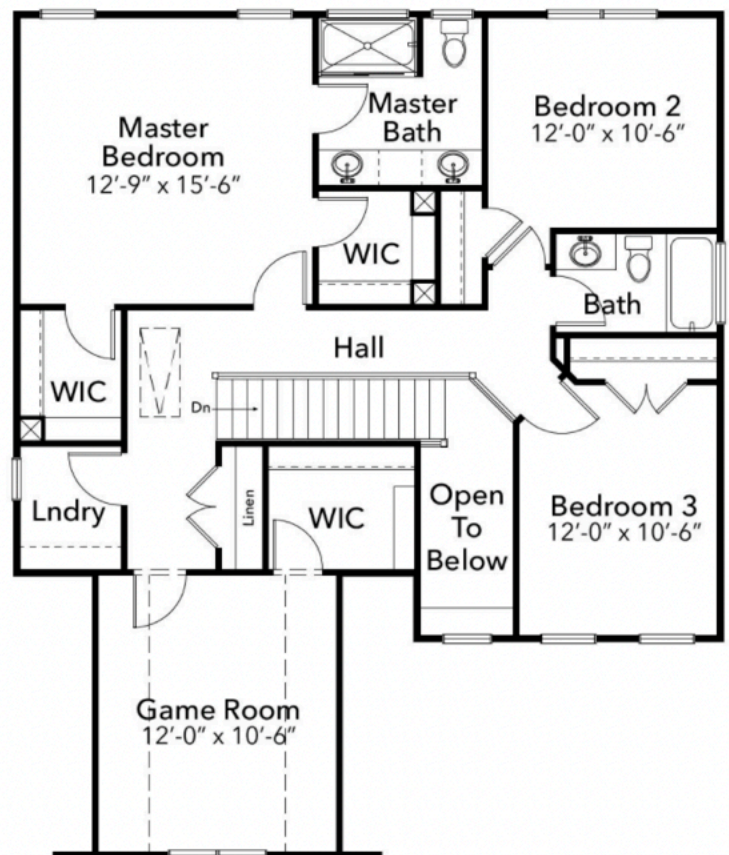

|| || || TWO THIRTY ONE

The Amethyst

2140 SQ FT | 4 BR | 3 BA

ELEVATION A

ELEVATION B

COMPASS

The Coley Group
thecoleygroup.com

gretchen@thecoleygroup.com
(919).526.0401

TWO THIRTY ONE

The Amethyst

2140 SQ FT | 4 BR | 3 BA

FIRST FLOOR

SECOND FLOOR

COMPASS

The Coley Group
thecoleygroup.com

gretchen@thecoleygroup.com
(919).526.0401