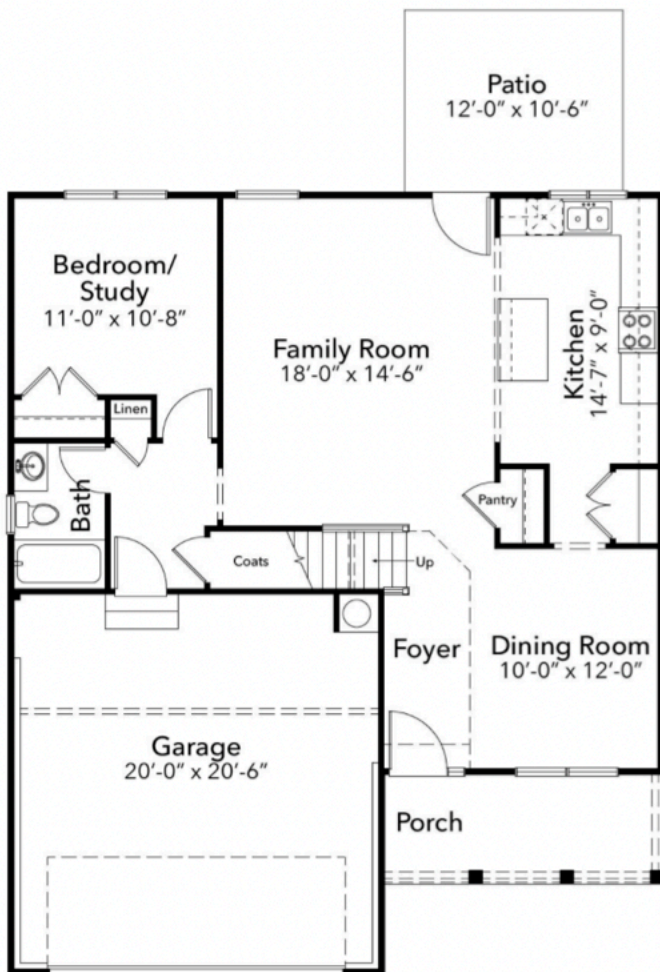

|| || || TWO THIRTY ONE

The Amethyst

2140 SQ FT | 4 BR | 3 BA

ELEVATION A

ELEVATION B

COMPASS

The Coley Group
thecoleygroup.com

gretchen@thecoleygroup.com
(919).526.0401

TWO THIRTY ONE

The Amethyst

2140 SQ FT | 4 BR | 3 BA

FIRST FLOOR

SECOND FLOOR

COMPASS

The Coley Group
thecoleygroup.com

gretchen@thecoleygroup.com
(919).526.0401