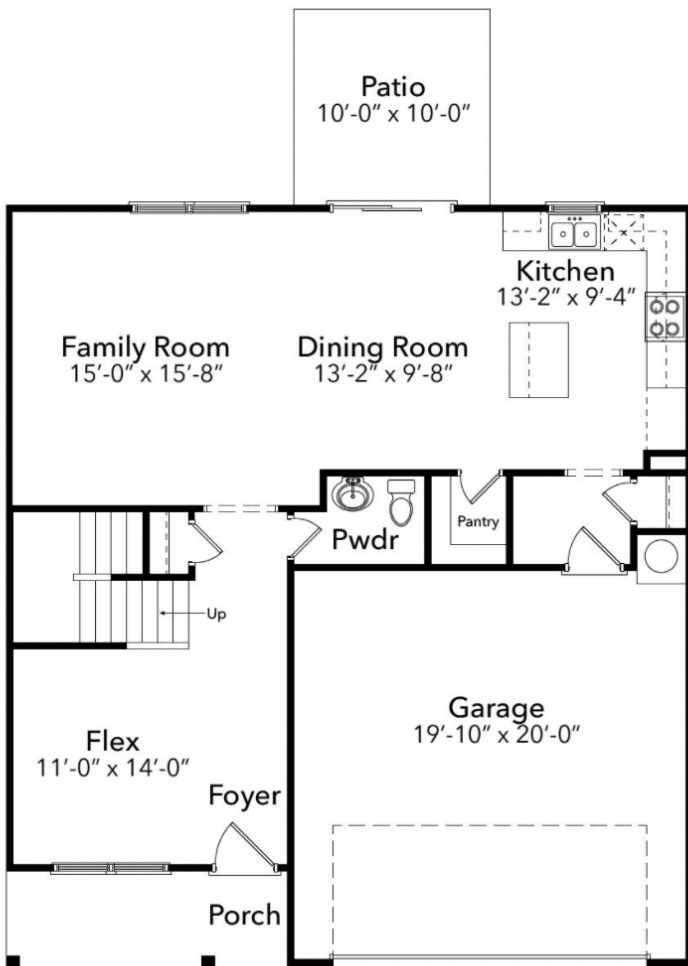

|| || || || TWO THIRTY ONE

The Hydrangea

2029 SQ FT | 4 BR | 3 BA

ELEVATION A

ELEVATION B

ELEVATION C

COMPASS

The Coley Group
thecoleygroup.com

gretchen@thecoleygroup.com
(919).526.0401

LEADING
REAL ESTATE
COMPANIES
OF THE WORLD

TWO THIRTY ONE

The Hydrangea

2029 SQ FT | 4 BR | 3 BA

FIRST FLOOR

SECOND FLOOR

COMPASS