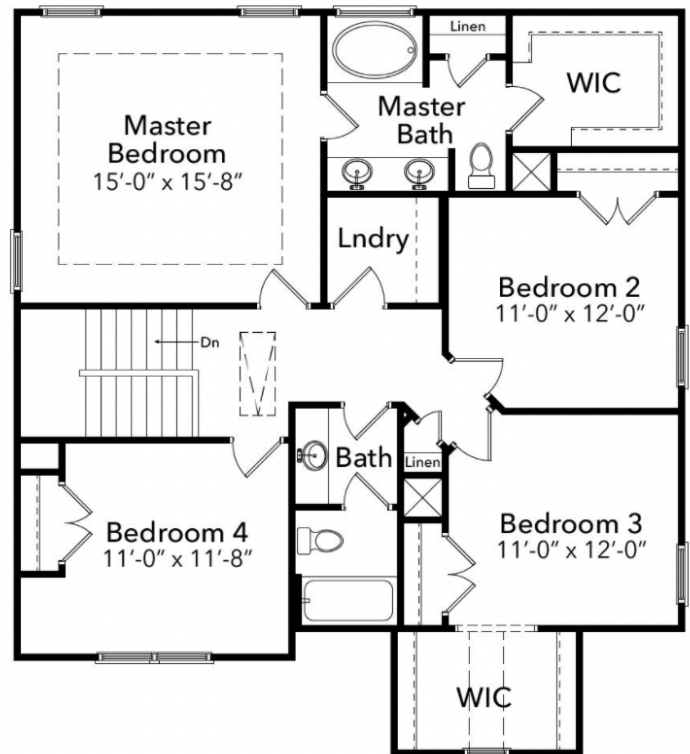

|| || || || TWO THIRTY ONE

The Hydrangea

2029 SQ FT | 4 BR | 3 BA

ELEVATION A

ELEVATION B

ELEVATION C

COMPASS

The Coley Group
thecoleygroup.com

gretchen@thecoleygroup.com
(919).526.0401

LEADING
REAL ESTATE
COMPANIES
OF THE WORLD

TWO THIRTY ONE

The Hydrangea

2029 SQ FT | 4 BR | 3 BA

FIRST FLOOR

SECOND FLOOR

COMPASS